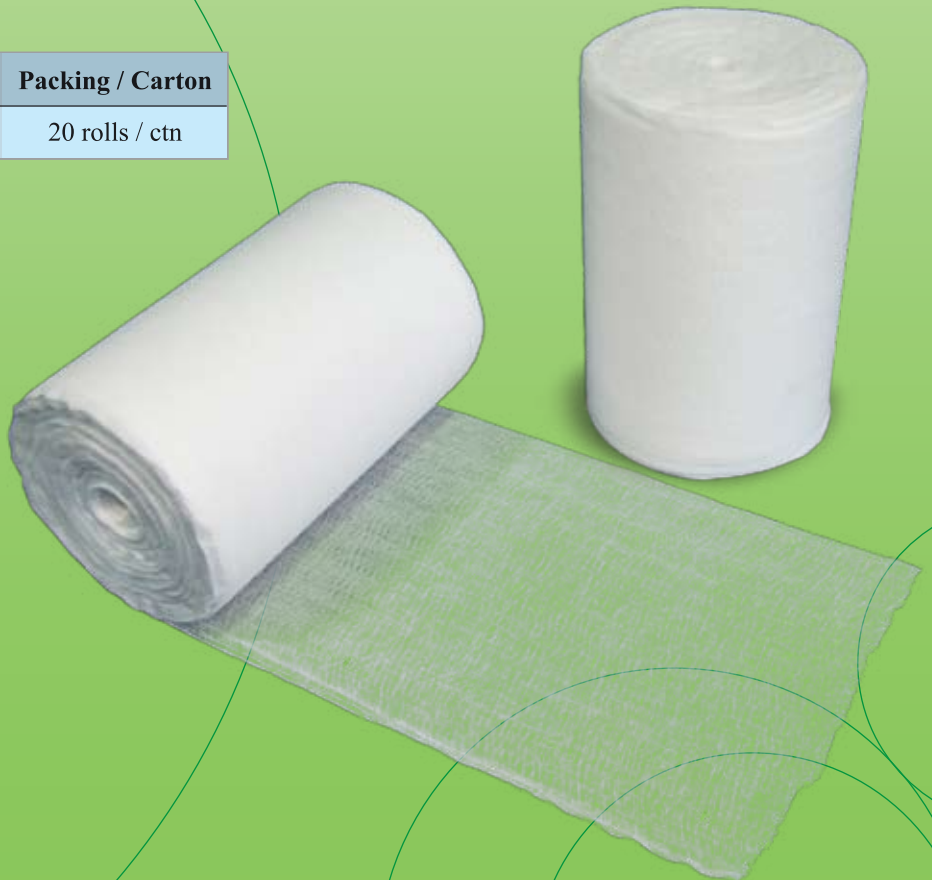

Products Detail

Item	Size	Ply	Mesh Count	Packing / Carton
Precut Gauze	5cm × 5cm	4	19 × 15	50 packs × 100 pcs
	6cm × 6cm	8	24 × 20	
	7.5cm × 7.5cm	12	28 × 24	
	10cm × 10cm	24		
		32		

Products Detail

Item	Length	Mesh Count	Packing / Carton
Gauze Roll	100 yard	19 × 15	20 rolls / ctn

\* Gauze with X-ray available.